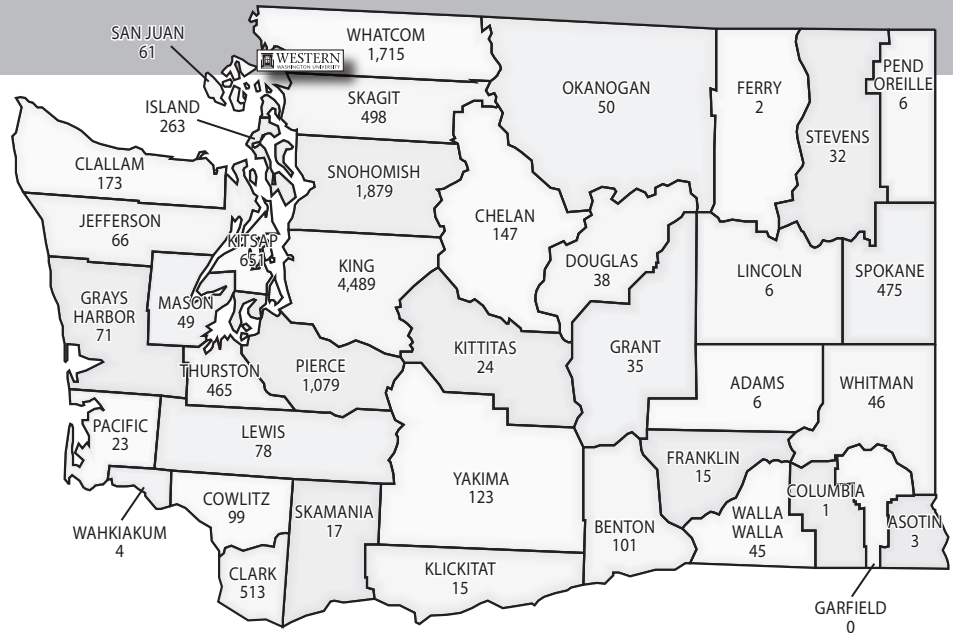

# WESTERN

In Washington 2009-2010

## STUDENTS

The majority of WWU students come from the Puget Sound/I-5 corridor. The top counties of residence are King, Snohomish, Whatcom, Pierce and Kitsap.

Total Headcount:	14,575
From Washington:	13,362
From other states:	1,018
From Canada:	24
From other countries:	155

## ALUMNI

More than 101,000 living graduates of Western Washington University are scattered across the state of Washington and throughout the world.

Alumni total:	101,768
In Washington:	72,331
In Other States:	18,687
Outside U.S.:	1,404