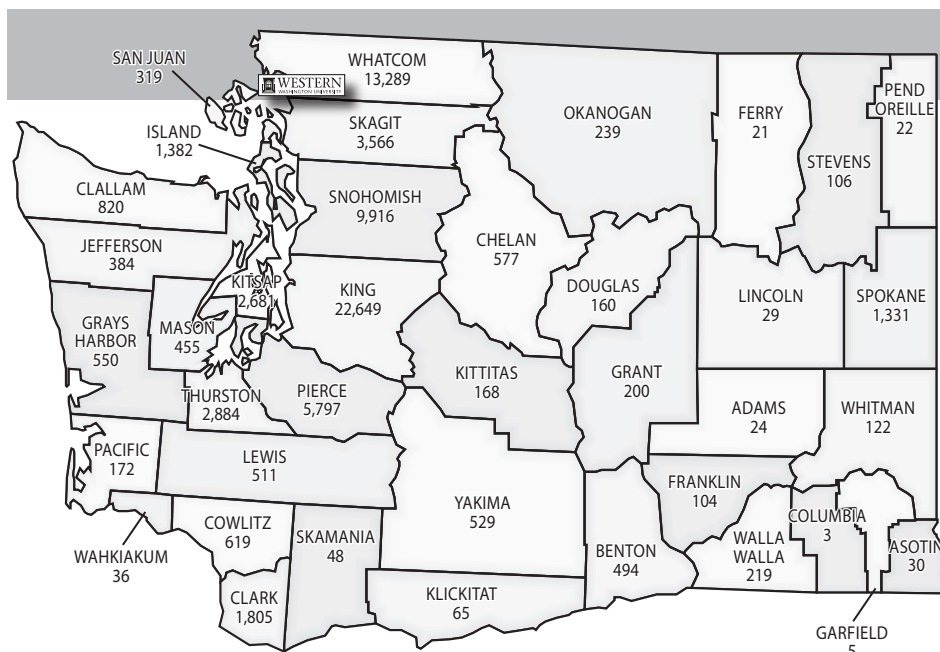

# WESTERN

In Washington 2009-2010

## STUDENTS

The majority of WWU students come from the Puget Sound/I-5 corridor. The top counties of residence are King, Snohomish, Whatcom, Pierce and Kitsap.

Total Headcount:	14,575
From Washington:	13,362
From other states:	1,018
From Canada:	24
From other countries:	155

## ALUMNI

More than 101,000 living graduates of Western Washington University are scattered across the state of Washington and throughout the world.

Alumni total:	101,768
In Washington:	72,331
In Other States:	18,687
Outside U.S.:	1,404